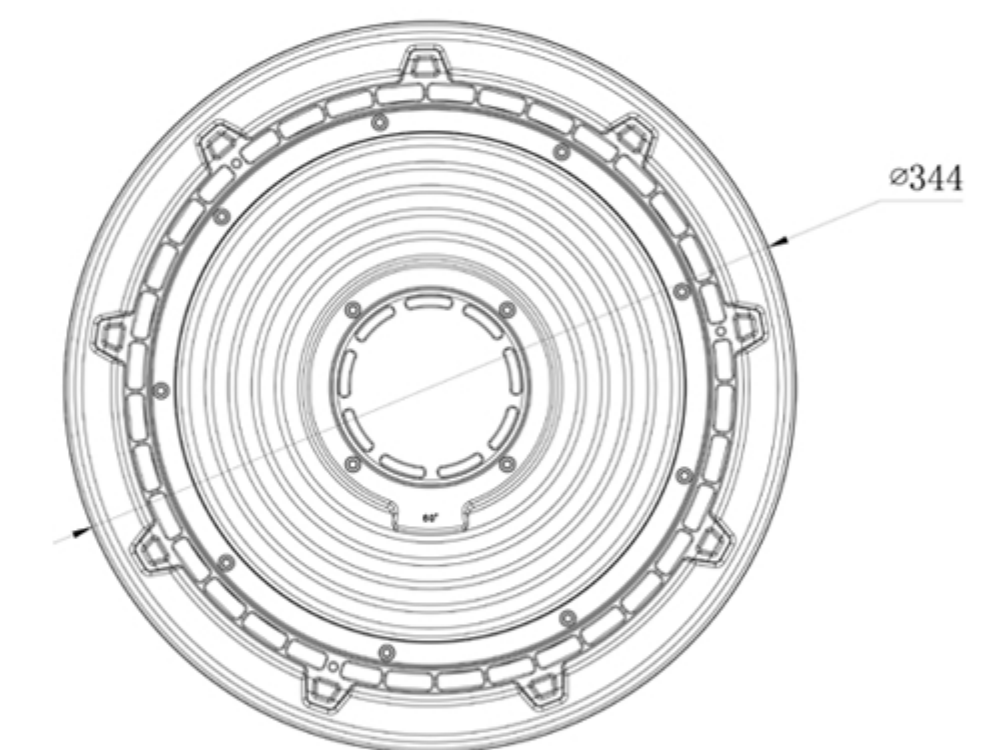

NAME: UFO8

PRODUCT INTRODUCTION

1. 1: ADC12 aluminum alloy radiator
2. 2: 2835 or 3030 LED chips
3. 3: Luminous efficiency up to 170lm/w, CRI > 70
4. 4: The driver efficiency more than 92%
5. 5: A variety of installation, easy to maintenance
6. 6: Bracket 0-180 degrees adjustable (to option)

UFO PERAMETER

POWER	100W	150W	200W
Lamp Efficiency	>135lm	>135lm	>133lm
Luminous Flux	>15000	>22500	>29500
Power Factor	PF≥0.95	PF≥0.95	PF≥0.95
Color Temperature	3000K,4000K,5000K,5700K		
CRI	≥70	≥70	≥70
Lifespan	50000Hrs	50000Hrs	50000Hrs
Material	Al&PC&GLASS	Al&PC&GLASS	Al&PC&GLASS
IP Rating	IP65	IP65	IP65
Certification	LM80,CE,IES,LVD	LM80,CE,IES,LVD	LM80,CE,IES,LVD
Dimension(mm)	285*152.5*105.5	344*154.2*107	398*153*106
Packing(mm)	330*330*175	390*390*175	440*440*185
Net Weight(Kg)	2.3	3.45	4.6
Gross Weight(Kg)	2.8	4.95	5.1

100w

150w

200w