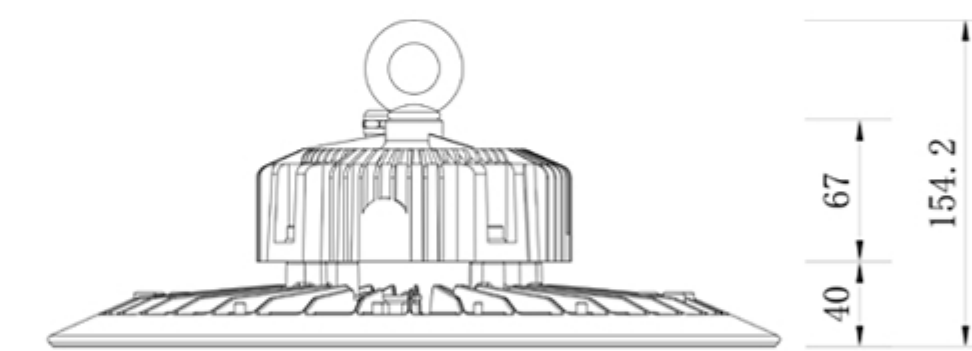

NAME: UFO8

PRODUCT INTRODUCTION

1. 1: ADC12 aluminum alloy radiator
2. 2: 2835 or 3030 LED chips
3. 3: Luminous efficiency up to 170lm/w, CRI > 70
4. 4: The driver efficiency more than 92%
5. 5: A variety of installation, easy to maintenance
6. 6: Bracket 0-180 degrees adjustable (to option)

UFO PERAMETER

POWER	100W	150W	200W
Lamp Efficiency	>135lm	>135lm	>133lm
Luminous Flux	>15000	>22500	>29500
Power Factor	PF≥0.95	PF≥0.95	PF≥0.95
Color Temperature	3000K,4000K,5000K,5700K		
CRI	≥70	≥70	≥70
Lifespan	50000Hrs	50000Hrs	50000Hrs
Material	Al&PC&GLASS	Al&PC&GLASS	Al&PC&GLASS
IP Rating	IP65	IP65	IP65
Certification	LM80,CE,IES,LVD	LM80,CE,IES,LVD	LM80,CE,IES,LVD
Dimension(mm)	285*152.5*105.5	344*154.2*107	398*153*106
Packing(mm)	330*330*175	390*390*175	440*440*185
Net Weight(Kg)	2.3	3.45	4.6
Gross Weight(Kg)	2.8	4.95	5.1

100w

150w

200w