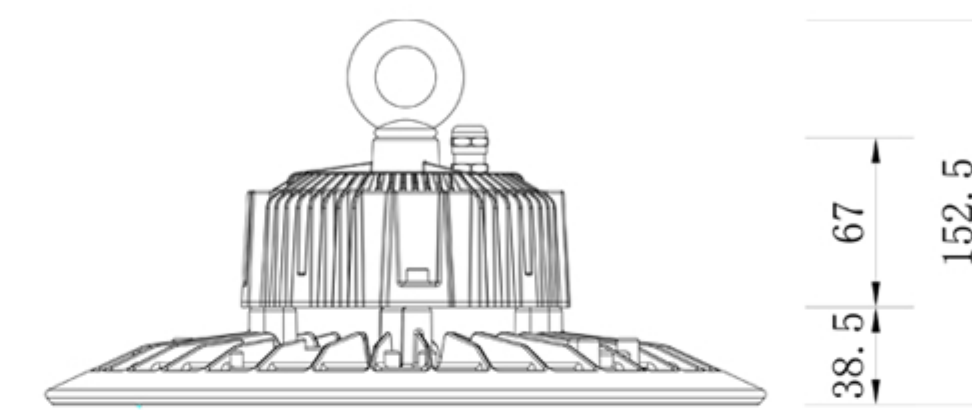

UFO PERAMETER

POWER	100W	150W	200W
Lamp Efficiency	>135lm	>135lm	>133lm
Luminous Flux	>15000	>22500	>29500
Power Factor	PF≥0.95	PF≥0.95	PF≥0.95
Color Temperature	3000K,4000K,5000K,5700K		
CRI	≥70	≥70	≥70
Lifespan	50000Hrs	50000Hrs	50000Hrs
Material	Al&PC&GLASS	Al&PC&GLASS	Al&PC&GLASS
IP Rating	IP65	IP65	IP65
Certification	LM80,CE,IES,LVD	LM80,CE,IES,LVD	LM80,CE,IES,LVD
Dimension(mm)	285*152.5*105.5	344*154.2*107	398*153*106
Packing(mm)	330*330*175	390*390*175	440*440*185
Net Weight(Kg)	2.3	3.45	4.6
Gross Weight(Kg)	2.8	4.95	5.1

100w