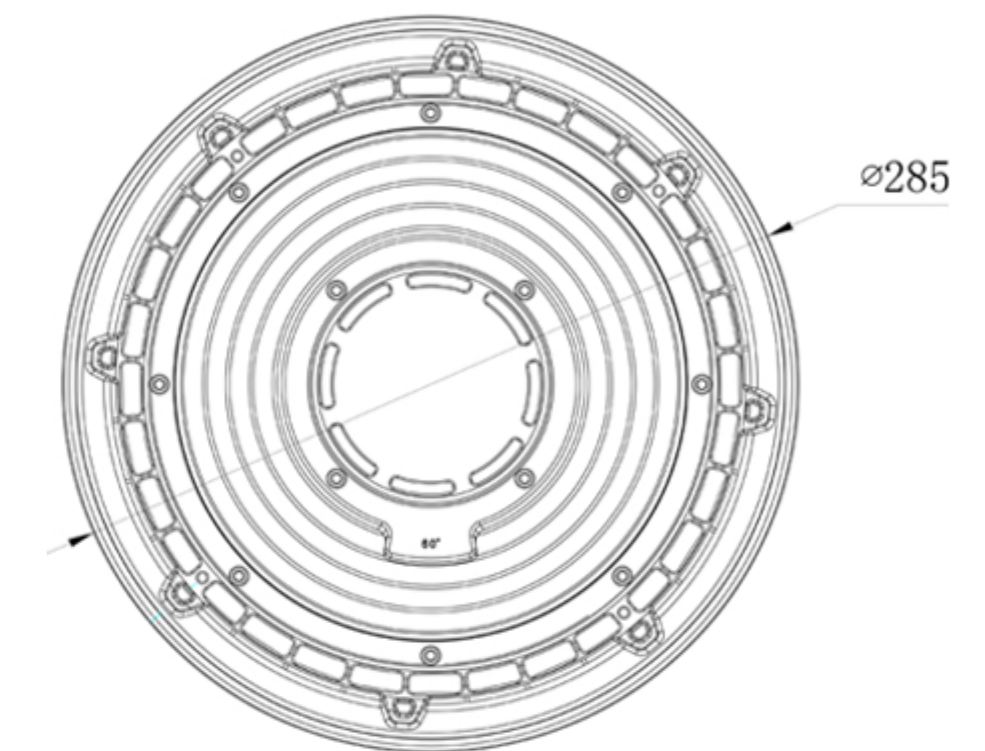

UFO PERAMETER

POWER	100W	150W	200W
Lamp Efficiency	>135lm	>135lm	>133lm
Luminous Flux	>15000	>22500	>29500
Power Factor	PF≥0.95	PF≥0.95	PF≥0.95
Color Temperature	3000K,4000K,5000K,5700K		
CRI	≥70	≥70	≥70
Lifespan	50000Hrs	50000Hrs	50000Hrs
Material	Al&PC&GLASS	Al&PC&GLASS	Al&PC&GLASS
IP Rating	IP65	IP65	IP65
Certification	LM80,CE,IES,LVD	LM80,CE,IES,LVD	LM80,CE,IES,LVD
Dimension(mm)	285*152.5*105.5	344*154.2*107	398*153*106
Packing(mm)	330*330*175	390*390*175	440*440*185
Net Weight(Kg)	2.3	3.45	4.6
Gross Weight(Kg)	2.8	4.95	5.1

100w