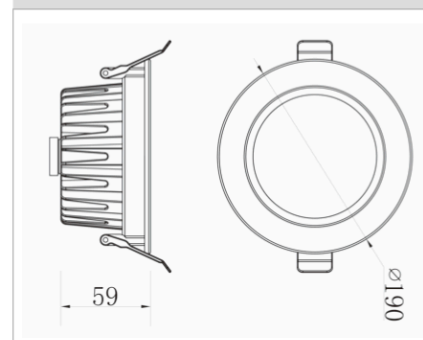

20w AXDL-190