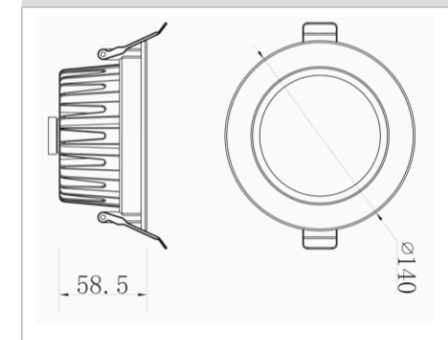

15w AXDL-140