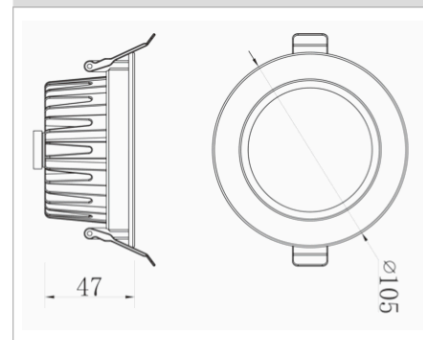

AXDOWNLIGHT PERAMETER

POWER	10W	15W	20W	30W
Lamp Efficiency	>80lm	>90lm	>90lm	>100lm
Luminous Flux	>800lm	>1350lm	>1800lm	>3000lm
Power Factor	PF ≥ 0.90			
Color Temperature	3000K,4000K,5000K,5700K,6500K			
CRI	≥ 80			
Lifespan	50000Hrs			
Material	Aluminum and Glass			
IP Rating	IP42			
Certification	CE,RoHS,LVD			
Dimension(mm)	105*47	140*58.5	190*59	230*72
Net Weight(Kg)	0.32	0.53	0.71	1.07
Gross Weight(Kg)	0.39	0.59	0.84	1.24

10w AXDL-105